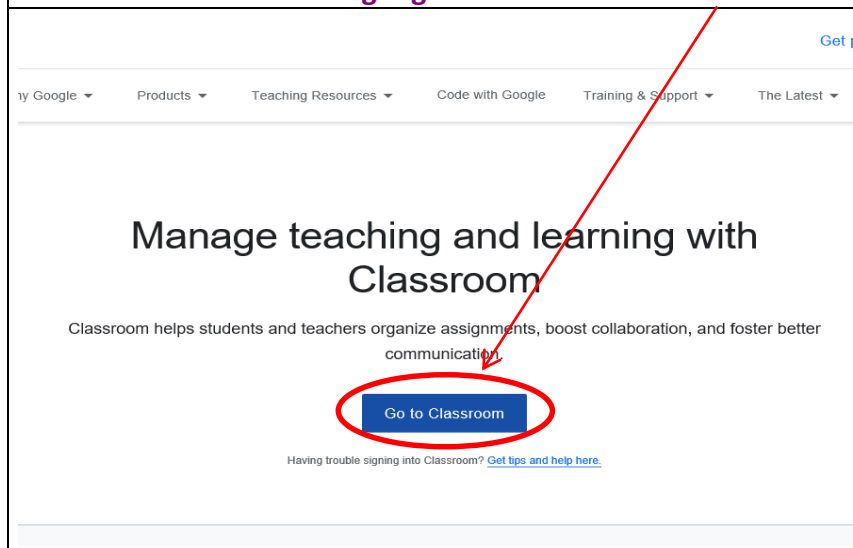

Please use the instructions below to help login in to Google Classroom. This will enable you to join classrooms and access work set by departments.

GOOGLE CLASSROOM DETAILS:

WEB ADDRESS: classroom.google.com	USERNAME: school username@caerleoncomprehensive.net	PASSWORD: Passw0rd

EXTRA NOTES:

- School username e.g. – 19bloggsj@caerleoncomprehensive.net
- **Fist time login?** – The password is **Passw0rd** (Uppercase **P** and **ZERO** in place of the letter **o**)
- **Logged in previously** – You may have changed your password, only you should know this.

FOLLOW THE STEPS:

STEP 1: Go to classroom.google.com & click **Go to Classroom**