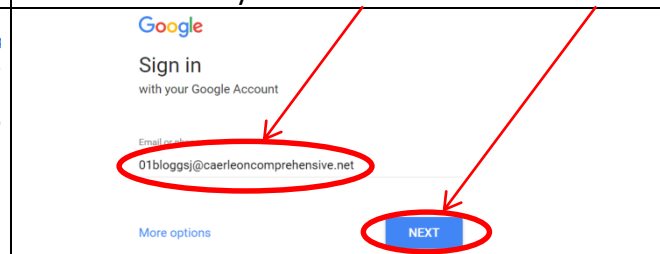

STEP 2: Enter your **USERNAME** & click **NEXT**